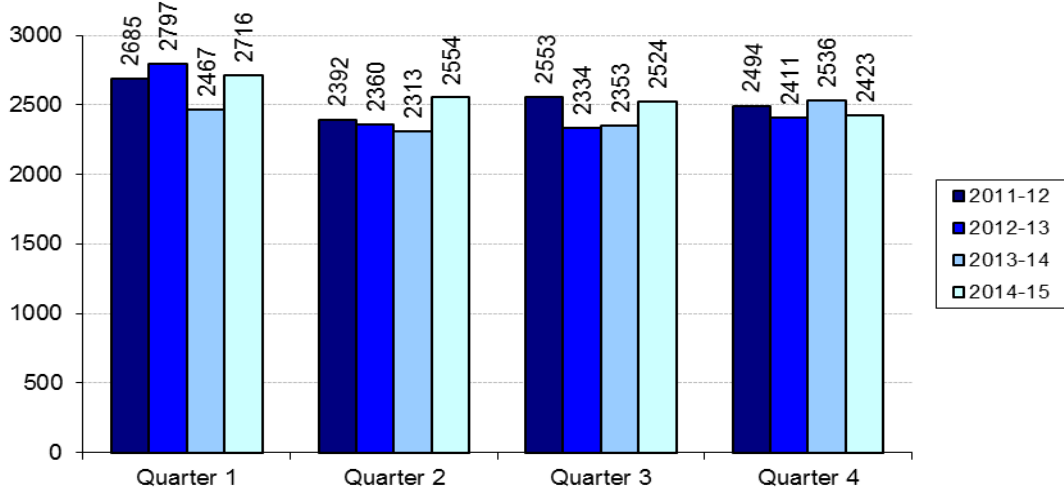

## COURT PERFORMANCE

### CRIMINAL CASES

Cases initiated 2011/12 – 2014/15

Cases finalised 2011/12 – 2014/15

Clearance rate 2011/12 – 2014/15