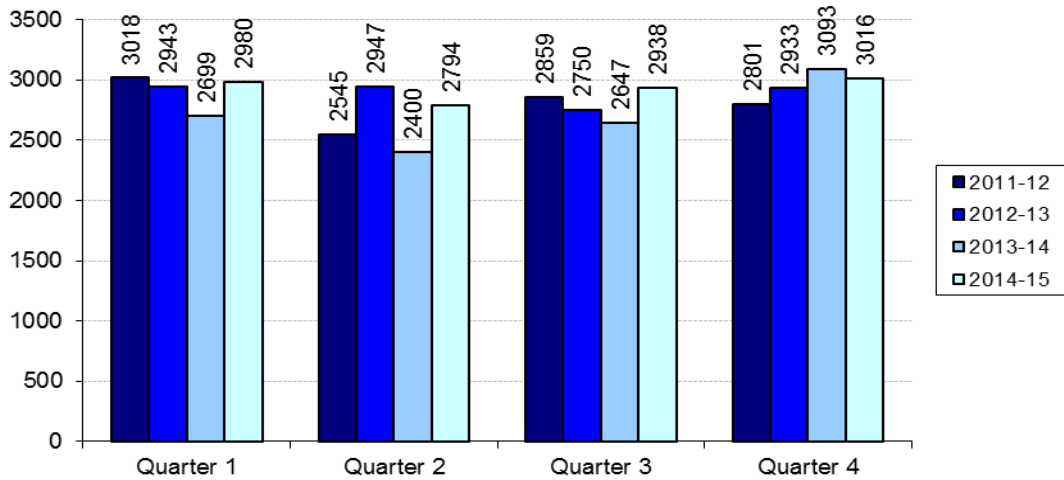

## COURT PERFORMANCE

### CRIMINAL CASES

Cases initiated 2011/12 – 2014/15

Cases finalised 2011/12 – 2014/15

Clearance rate 2011/12 – 2014/15